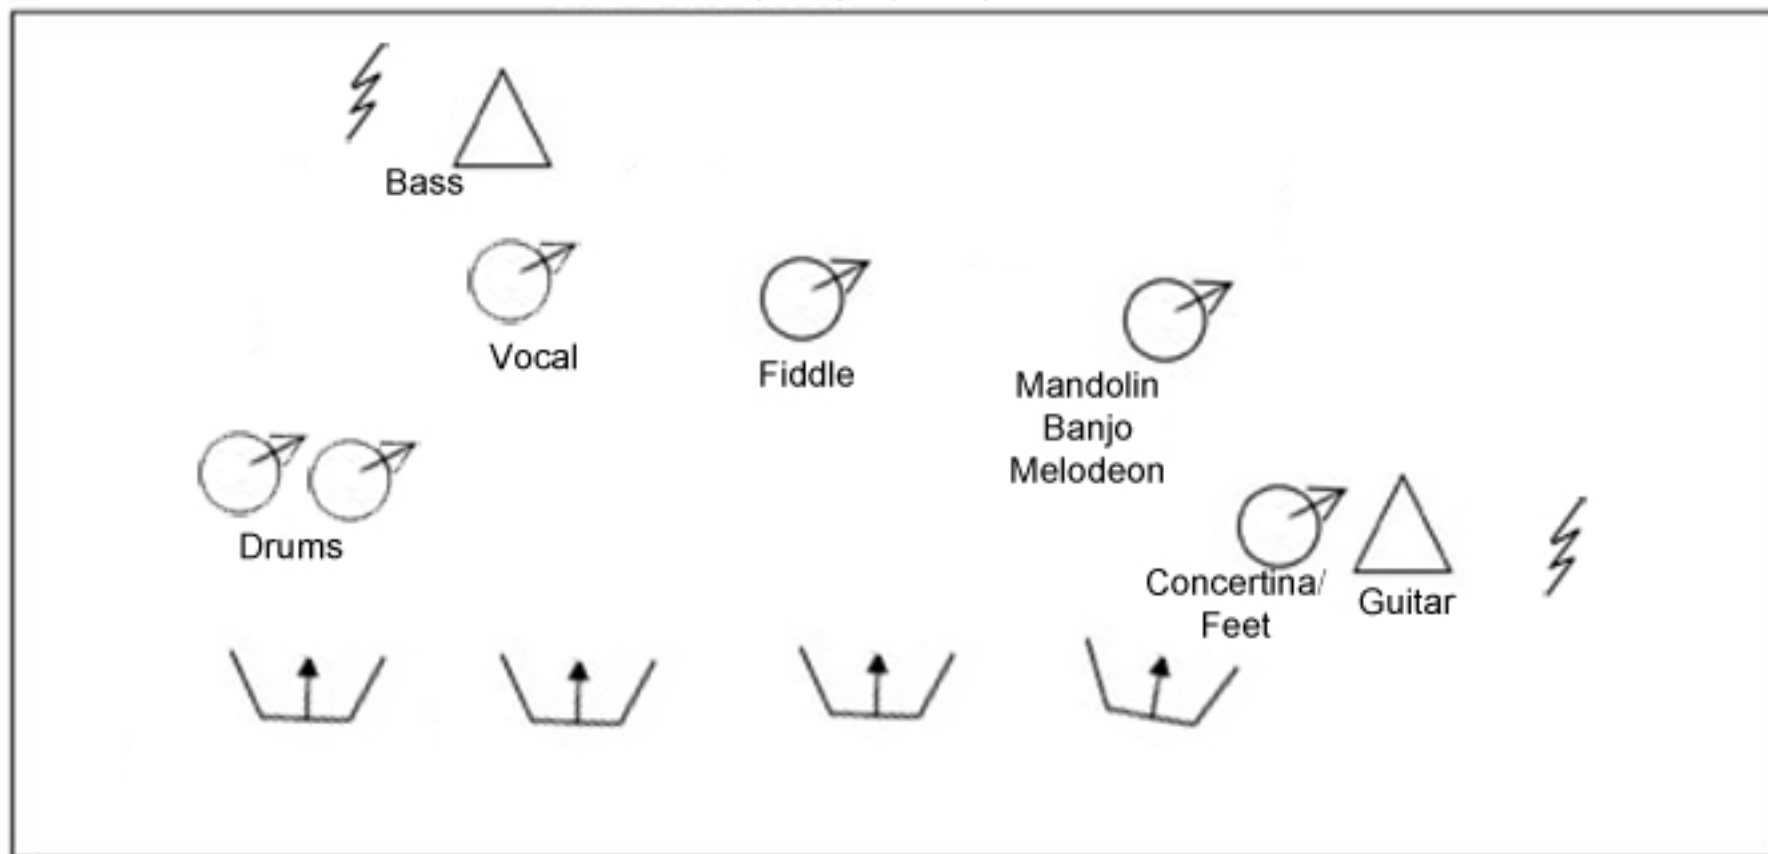

CORACHREE 518-522-7445 janerothfield@gmail

Jane Rothfield fiddle

Allan Carr bass, vocal

Bill Quern mandolin, banjos, melodeon, harmonica

Sarah Gowan guitar, concertina

Joe De Paolo percussion

Upstage (Back)

Downstage (Front)

Key:

Microphone

Direct

Monitor

Power